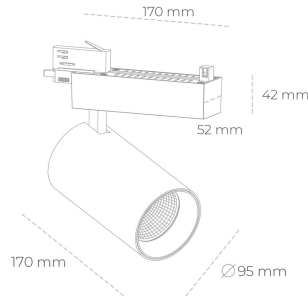

# SPOTLIGHT SNIPER N 935 20W 45° BLACK PREMIUM WHITE ON/OFF

Article number: N015-K0002-HE935-HA-N45-ZA01\_500-S4-###

LED	COB
Light colour	3500 [K] PREMIUM WHITE
CRI	
Led chip flux	90
Luminous flux	2973 [lm]
System power	2378 [lm]
Luminaire Efficiency	20 [W]
Beam angle	119 [lm/W]
Controller	45°
MacAdam	ON/OFF 3 SDCM

## Spotlight LED

Track mounted LED spotlight. Aluminium housing. Ceiling base installation possible. Available in white, black and grey. Any RAL palette colour available on enquiry. Reflector beams available: 15° 30° and 45° . Maximum power is 30W

## LUMINAIRE

Weight	1.33 [kg]
Protection rating IP , IK , class	IP 20, IK 3,
Luminaire colour	BLACK
Cover	Glass
Operating voltage	220-240V 50-60Hz

Note: All data are typical values. Tolerance of measurements +/-10%  
System features may change with product improvements due to technical advances.