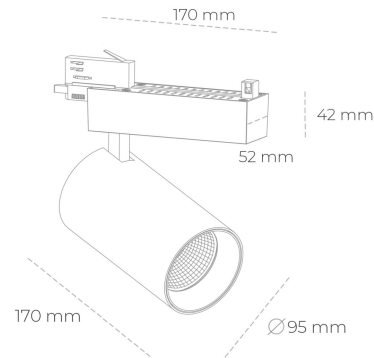

SPOTLIGHT SNIPER N 935 11W 45° BLACK PREMIUM WHITE ON/OFF

Article number: N015-K0002-HE935-HA-N45-ZA01_250-S4-###

LED	COB
Light colour	3500 [K] PREMIUM WHITE
CRI	90
Led chip flux	1545 [lm]
Luminous flux	1236 [lm]
System power	11 [W]
Luminaire Efficiency	112 [lm/W]
Beam angle	45°
Controller	ON/OFF
MacAdam	3 SDCM

Spotlight LED

Track mounted LED spotlight. Aluminium housing. Ceiling base installation possible. Available in white, black and grey. Any RAL palette colour available on enquiry. Reflector beams available: 15° 30° and 45° . Maximum power is 30W

LUMINAIRE

Weight	1,33 [kg]
Protection rating IP , IK , class	IP 20, IK 3,
Luminaire colour	BLACK
Cover	Glass
Operating voltage	220-240V 50-60Hz

Note: All data are typical values. Tolerance of measurements +/-10% System features may change with product improvements due to technical advances.