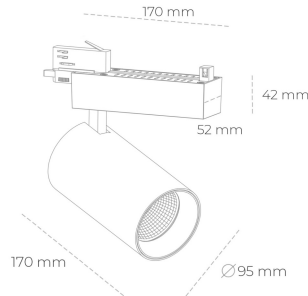

SPOTLIGHT SNIPER N 935 31W 30° BLACK PREMIUM WHITE ON/OFF

Article number: N015-K0002-HE935-HA-N30-ZA03_800-S4-###

LED	COB
Light colour	3500 [K] PREMIUM WHITE
CRI	
Led chip flux	90
Luminous flux	4038 [lm]
System power	3230 [lm]
Luminaire Efficiency	31 [W]
Beam angle	104 [lm/W]
Controller	30°
MacAdam	ON/OFF 3 SDCM

Spotlight LED

Track mounted LED spotlight. Aluminium housing. Ceiling base installation possible. Available in white, black and grey. Any RAL palette colour available on enquiry. Reflector beams available: 15° 30° and 45° . Maximum power is 30W

LUMINAIRE

Weight	1.33 [kg]
Protection rating IP , IK , class	IP 20, IK 3,
Luminaire colour	BLACK
Cover	Glass
Operating voltage	220-240V 50-60Hz

Note: All data are typical values. Tolerance of measurements +/-10%
System features may change with product improvements due to technical advances.