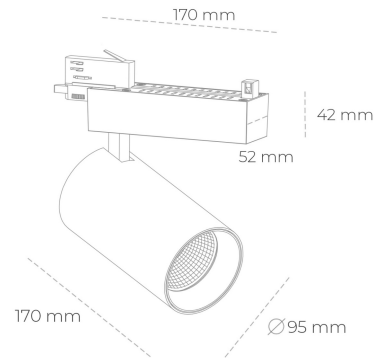

SPOTLIGHT SNIPER N 935 25W 30° BLACK PREMIUM WHITE ON/OFF

Article number: N015-K0002-HE935-HA-N30-ZA02_650-S4-###

LED	COB
Light colour	3500 [K] PREMIUM WHITE
CRI	90
Led chip flux	3777 [lm]
Luminous flux	3021 [lm]
System power	25 [W]
Luminaire Efficiency	121 [lm/W]
Beam angle	30°
Controller	ON/OFF
MacAdam	3 SDCM

Spotlight LED

Track mounted LED spotlight. Aluminium housing. Ceiling base installation possible. Available in white, black and grey. Any RAL palette colour available on enquiry. Reflector beams available: 15° 30° and 45° . Maximum power is 30W

LUMINAIRE

Weight	1,33 [kg]
Protection rating IP , IK , class	IP 20, IK 3,
Luminaire colour	BLACK
Cover	Glass
Operating voltage	220-240V 50-60Hz

Note: All data are typical values. Tolerance of measurements +/-10% System features may change with product improvements due to technical advances.