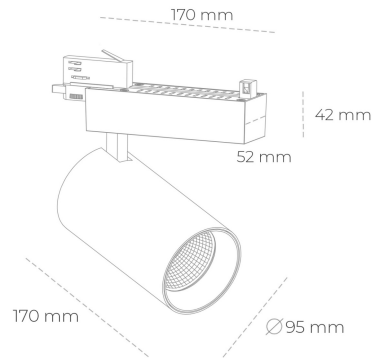

# SPOTLIGHT SNIPER N 935 14W 30° BLACK PREMIUM WHITE ON/OFF

Article number: N015-K0002-HE935-HA-N30-ZA01\_350-S4-###

LED	COB
Light colour	3500 [K] PREMIUM WHITE
CRI	90
Led chip flux	2131 [lm]
Luminous flux	1704 [lm]
System power	14 [W]
Luminaire Efficiency	122 [lm/W]
Beam angle	30°
Controller	ON/OFF
MacAdam	3 SDCM

### Spotlight LED

Track mounted LED spotlight. Aluminium housing. Ceiling base installation possible. Available in white, black and grey. Any RAL palette colour available on enquiry. Reflector beams available: 15° 30° and 45° . Maximum power is 30W

### LUMINAIRE

Weight	1,33 [kg]
Protection rating IP , IK , class	IP 20, IK 3,
Luminaire colour	BLACK
Cover	Glass
Operating voltage	220-240V 50-60Hz

Note: All data are typical values. Tolerance of measurements +/-10% System features may change with product improvements due to technical advances.