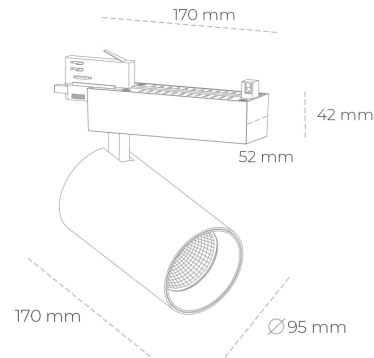

SPOTLIGHT SNIPER N 935 20W 15° BLACK PREMIUM WHITE ON/OFF

Article number: N015-K0002-HE935-HA-N15-ZA01_500-S4-###

LED	COB
Light colour	3500 [K] PREMIUM WHITE
CRI	90
Led chip flux	2973 [lm]
Luminous flux	2378 [lm]
System power	20 [W]
Luminaire Efficiency	119 [lm/W]
Beam angle	15°
Controller	ON/OFF
MacAdam	3 SDCM

Spotlight LED

Track mounted LED spotlight. Aluminium housing. Ceiling base installation possible. Available in white, black and grey. Any RAL palette colour available on enquiry. Reflector beams available: 15° 30° and 45° . Maximum power is 30W

LUMINAIRE

Weight	1,33 [kg]
Protection rating IP , IK , class	IP 20, IK 3,
Luminaire colour	BLACK
Cover	Glass
Operating voltage	220-240V 50-60Hz

Note: All data are typical values. Tolerance of measurements +/-10% System features may change with product improvements due to technical advances.