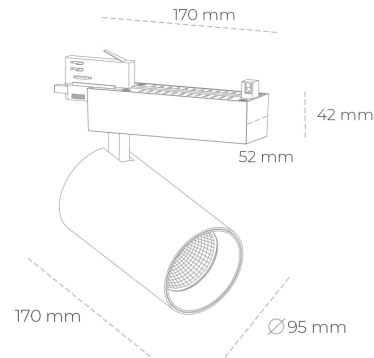

SPOTLIGHT SNIPER N 930 25W 45° BLACK PREMIUM WHITE ON/OFF

Article number: N015-K0002-HE930-HA-N45-ZA02_650-S4-###

LED	COB
Light colour	3000 [K] PREMIUM WHITE
CRI	90
Led chip flux	3659 [lm]
Luminous flux	2927 [lm]
System power	25 [W]
Luminaire Efficiency	117 [lm/W]
Beam angle	45°
Controller	ON/OFF
MacAdam	3 SDCM

Spotlight LED

Track mounted LED spotlight. Aluminium housing. Ceiling base installation possible. Available in white, black and grey. Any RAL palette colour available on enquiry. Reflector beams available: 15° 30° and 45° . Maximum power is 30W

LUMINAIRE

Weight	1,33 [kg]
Protection rating IP , IK , class	IP 20, IK 3,
Luminaire colour	BLACK
Cover	Glass
Operating voltage	220-240V 50-60Hz

Note: All data are typical values. Tolerance of measurements +/-10% System features may change with product improvements due to technical advances.