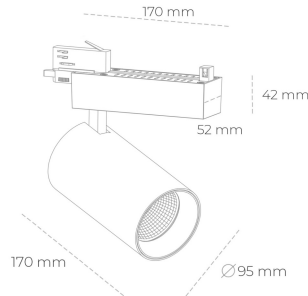

SPOTLIGHT SNIPER N 930 31W 30° BLACK PREMIUM WHITE ON/OFF

Article number: N015-K0002-HE930-HA-N30-ZA03_800-S4-###

LED	COB
Light colour	3000 [K] PREMIUM WHITE
CRI	
Led chip flux	90
Luminous flux	3911 [lm]
System power	3128 [lm]
Luminaire Efficiency	31 [W]
Beam angle	101 [lm/W]
Controller	30°
MacAdam	ON/OFF 3 SDCM

Spotlight LED

Track mounted LED spotlight. Aluminium housing. Ceiling base installation possible. Available in white, black and grey. Any RAL palette colour available on enquiry. Reflector beams available: 15° 30° and 45° . Maximum power is 30W

LUMINAIRE

Weight	1.33 [kg]
Protection rating IP , IK , class	IP 20, IK 3,
Luminaire colour	BLACK
Cover	Glass
Operating voltage	220-240V 50-60Hz

Note: All data are typical values. Tolerance of measurements +/-10%
System features may change with product improvements due to technical advances.