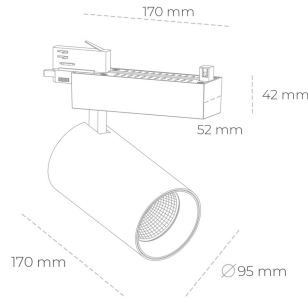

# SPOTLIGHT SNIPER N 930 27W 30° BLACK PREMIUM WHITE ON/OFF

Article number: N015-K0002-HE930-HA-N30-ZA02\_700-S4-###

LED	COB
Light colour	3000 [K] PREMIUM WHITE
CRI	
Led chip flux	90
Luminous flux	3911 [lm]
System power	3128 [lm]
Luminaire Efficiency	27 [W]
Beam angle	116 [lm/W]
Controller	30°
MacAdam	ON/OFF 3 SDCM

## Spotlight LED

Track mounted LED spotlight. Aluminium housing. Ceiling base installation possible. Available in white, black and grey. Any RAL palette colour available on enquiry. Reflector beams available: 15° 30° and 45° . Maximum power is 30W

## LUMINAIRE

Weight	1.33 [kg]
Protection rating IP , IK , class	IP 20, IK 3,
Luminaire colour	BLACK
Cover	Glass
Operating voltage	220-240V 50-60Hz

Note: All data are typical values. Tolerance of measurements +/-10%  
System features may change with product improvements due to technical advances.