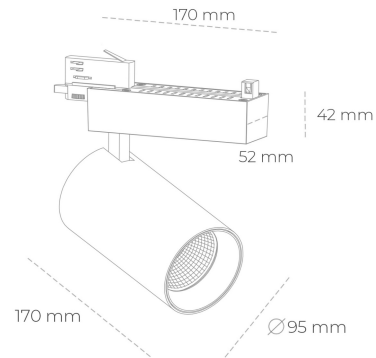

## SPOTLIGHT SNIPER N 930 23W 30° BLACK PREMIUM WHITE ON/OFF

Article number: N015-K0002-HE930-HA-N30-ZA02\_600-S4-###

LED	COB
Light colour	3000 [K] PREMIUM WHITE
CRI	90
Led chip flux	3403 [lm]
Luminous flux	2722 [lm]
System power	23 [W]
Luminaire Efficiency	118 [lm/W]
Beam angle	30°
Controller	ON/OFF
MacAdam	3 SDCM

### Spotlight LED

Track mounted LED spotlight. Aluminium housing. Ceiling base installation possible. Available in white, black and grey. Any RAL palette colour available on enquiry. Reflector beams available: 15° 30° and 45° . Maximum power is 30W

### LUMINAIRE

Weight	1,33 [kg]
Protection rating IP , IK , class	IP 20, IK 3,
Luminaire colour	BLACK
Cover	Glass
Operating voltage	220-240V 50-60Hz

Note: All data are typical values. Tolerance of measurements +/-10% System features may change with product improvements due to technical advances.