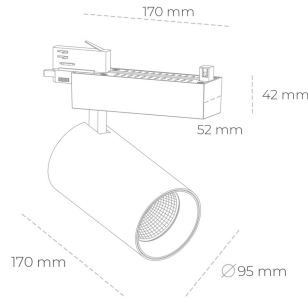

SPOTLIGHT SNIPER N 930 23W 30° BLACK PREMIUM WHITE ON/OFF

Article number: N015-K0002-HE930-HA-N30-ZA02_600-S4-###

LED	COB
Light colour	3000 [K] PREMIUM WHITE
CRI	
Led chip flux	90
Luminous flux	3403 [lm]
System power	2722 [lm]
Luminaire Efficiency	23 [W]
Beam angle	118 [lm/W]
Controller	30°
MacAdam	ON/OFF 3 SDCM

Spotlight LED

Track mounted LED spotlight. Aluminium housing. Ceiling base installation possible. Available in white, black and grey. Any RAL palette colour available on enquiry. Reflector beams available: 15° 30° and 45° . Maximum power is 30W

LUMINAIRE

Weight	1.33 [kg]
Protection rating IP , IK , class	IP 20, IK 3,
Luminaire colour	BLACK
Cover	Glass
Operating voltage	220-240V 50-60Hz

Note: All data are typical values. Tolerance of measurements +/-10%
System features may change with product improvements due to technical advances.