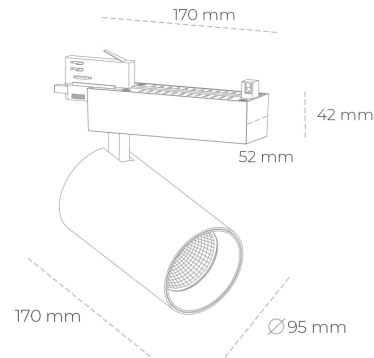

SPOTLIGHT SNIPER N 930 21W 30° BLACK PREMIUM WHITE ON/OFF

Article number: N015-K0002-HE930-HA-N30-ZA02_550-S4-###

LED	COB
Light colour	3000 [K] PREMIUM WHITE
CRI	90
Led chip flux	3143 [lm]
Luminous flux	2514 [lm]
System power	21 [W]
Luminaire Efficiency	[lm/W]
Beam angle	30°
Controller	ON/OFF
MacAdam	3 SDCM

Spotlight LED

Track mounted LED spotlight. Aluminium housing. Ceiling base installation possible. Available in white, black and grey. Any RAL palette colour available on enquiry. Reflector beams available: 15° 30° and 45° . Maximum power is 30W

LUMINAIRE

Weight	1,33 [kg]
Protection rating IP , IK , class	IP 20, IK 3,
Luminaire colour	WHITE
Cover	Glass
Operating voltage	220-240V 50-60Hz

Note: All data are typical values. Tolerance of measurements +/-10% System features may change with product improvements due to technical advances.