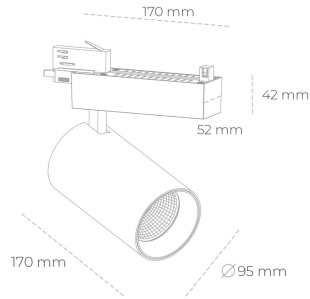

SPOTLIGHT SNIPER N 930 11W 30° BLACK PREMIUM WHITE ON/OFF

Article number: N015-K0002-HE930-HA-N30-ZA01_250-S4-###

| | |
|----------------------|------------------------------|
| LED | COB |
| Light colour | 3000 [K] PREMIUM WHITE |
| CRI | |
| Led chip flux | 90 |
| Luminous flux | 1497 [lm] |
| System power | 1197 [lm] |
| Luminaire Efficiency | 11 [W] |
| Beam angle | 109 [lm/W] |
| Controller | 30° |
| MacAdam | ON/OFF 3 SDCM |

Spotlight LED

Track mounted LED spotlight. Aluminium housing. Ceiling base installation possible. Available in white, black and grey. Any RAL palette colour available on enquiry. Reflector beams available: 15° 30° and 45° . Maximum power is 30W

LUMINAIRE

| | |
|-----------------------------------|------------------|
| Weight | 1.33 [kg] |
| Protection rating IP , IK , class | IP 20, IK 3, |
| Luminaire colour | BLACK |
| Cover | Glass |
| Operating voltage | 220-240V 50-60Hz |