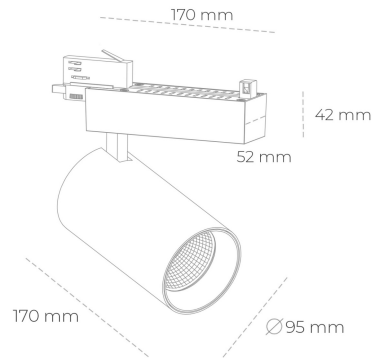

SPOTLIGHT SNIPER N 930 27W 15° BLACK PREMIUM WHITE ON/OFF

Article number: N015-K0002-HE930-HA-N15-ZA02_700-S4-###

LED	COB
Light colour	3000 [K] PREMIUM WHITE
CRI	90
Led chip flux	3911 [lm]
Luminous flux	3128 [lm]
System power	27 [W]
Luminaire Efficiency	[lm/W]
Beam angle	15°
Controller	ON/OFF
MacAdam	3 SDCM

Spotlight LED

Track mounted LED spotlight. Aluminium housing. Ceiling base installation possible. Available in white, black and grey. Any RAL palette colour available on enquiry. Reflector beams available: 15° 30° and 45° . Maximum power is 30W

LUMINAIRE

Weight	1,33 [kg]
Protection rating IP , IK , class	IP 20, IK 3,
Luminaire colour	WHITE
Cover	Glass
Operating voltage	220-240V 50-60Hz

Note: All data are typical values. Tolerance of measurements +/-10% System features may change with product improvements due to technical advances.