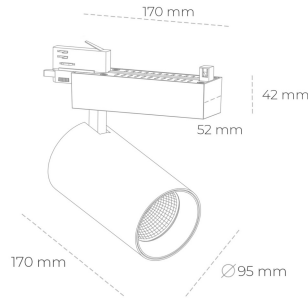

SPOTLIGHT SNIPER N 930 25W 15° BLACK PREMIUM WHITE ON/OFF

Article number: N015-K0002-HE930-HA-N15-ZA02_650-S4-###

LED	COB
Light colour	3000 [K] PREMIUM WHITE
CRI	
Led chip flux	90
Luminous flux	3659 [lm]
System power	2927 [lm]
Luminaire Efficiency	25 [W]
Beam angle	117 [lm/W]
Controller	15°
MacAdam	ON/OFF 3 SDCM

Spotlight LED

Track mounted LED spotlight. Aluminium housing. Ceiling base installation possible. Available in white, black and grey. Any RAL palette colour available on enquiry. Reflector beams available: 15° 30° and 45° . Maximum power is 30W

LUMINAIRE

Weight	1.33 [kg]
Protection rating IP , IK , class	IP 20, IK 3,
Luminaire colour	BLACK
Cover	Glass
Operating voltage	220-240V 50-60Hz

Note: All data are typical values. Tolerance of measurements +/-10%
System features may change with product improvements due to technical advances.