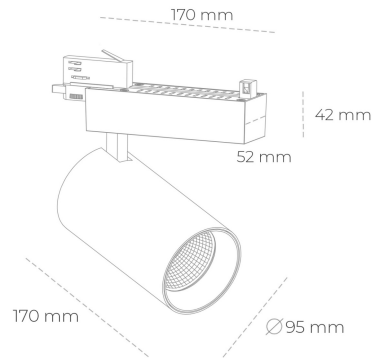

SPOTLIGHT SNIPER N 930 20W 15° BLACK PREMIUM WHITE ON/OFF

Article number: N015-K0002-HE930-HA-N15-ZA01_500-S4-###

| | |
|----------------------|------------------------|
| LED | COB |
| Light colour | 3000 [K] PREMIUM WHITE |
| CRI | 90 |
| Led chip flux | 2880 [lm] |
| Luminous flux | 2304 [lm] |
| System power | 20 [W] |
| Luminaire Efficiency | 115 [lm/W] |
| Beam angle | 15° |
| Controller | ON/OFF |
| MacAdam | 3 SDCM |

Spotlight LED

Track mounted LED spotlight. Aluminium housing. Ceiling base installation possible. Available in white, black and grey. Any RAL palette colour available on enquiry. Reflector beams available: 15° 30° and 45° . Maximum power is 30W

LUMINAIRE

| | |
|-----------------------------------|------------------|
| Weight | 1,33 [kg] |
| Protection rating IP , IK , class | IP 20, IK 3, |
| Luminaire colour | BLACK |
| Cover | Glass |
| Operating voltage | 220-240V 50-60Hz |