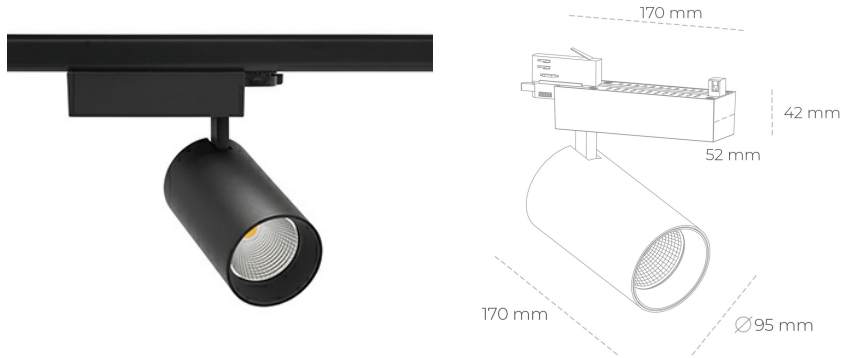

SPOTLIGHT SNIPER N 957 23W 45° BLACK SPECIAL ON/OFF

LED	COB
Light colour	5700 [K] SPECIAL
CRI	90
Led chip flux	3023 [lm]
Luminous flux	2418 [lm]
System power	23 [W]
Luminaire Efficiency	105 [lm/W]
Beam angle	45°
Controller	ON/OFF
MacAdam	3 SDCM

Spotlight LED

Track mounted LED spotlight. Aluminium housing. Ceiling base installation possible. Available in white, black and grey. Any RAL palette colour available on enquiry. Reflector beams available: 15° 30° and 45°. Maximum power is 30W

LUMINAIRE

Weight	1,33 [kg]
Protection rating IP , IK , class	IP 20, IK 3,
Luminaire colour	BLACK
Cover	Glass
Operating voltage	220-240V 50-60Hz

Note: All data are typical values. Tolerance of measurements +/-10% System features may change with product improvements due to technical advances.

OPTIONS

RAL colours on inquiry, honeycomb louver on inquiry , Casambi on inquiry, DALI on inquiry, Phase-cut dimming on inquiry.

Generated: 21.06.2024

+48 32 388 80 00

www.cora.pl
cora@cora.pl

Street: Ignatza Hakuby 18
41-914 Bytom, Polska