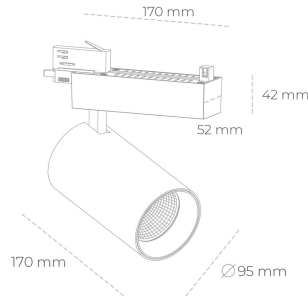

SPOTLIGHT SNIPER N 957 27W 30° BLACK SPECIAL ON/OFF

Article number: N015-K0002-CC957-H7-N30-ZA02_700-S4-###

LED	COB
Light colour	5700 [K] SPECIAL
CRI	90
Led chip flux	3484 [lm]
Luminous flux	2787 [lm]
System power	27 [W]
Luminaire Efficiency	103 [lm/W]
Beam angle	30°
Controller	ON/OFF
MacAdam	3 SDCM

Spotlight LED

Track mounted LED spotlight. Aluminium housing. Ceiling base installation possible. Available in white, black and grey. Any RAL palette colour available on enquiry. Reflector beams available: 15° 30° and 45° . Maximum power is 30W

LUMINAIRE

Weight	1.33 [kg]
Protection rating IP , IK , class	IP 20, IK 3,
Luminaire colour	BLACK
Cover	Glass
Operating voltage	220-240V 50-60Hz

Note: All data are typical values. Tolerance of measurements +/-10%
System features may change with product improvements due to technical advances.