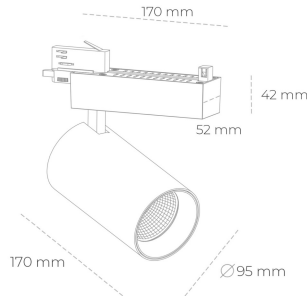

SPOTLIGHT SNIPER N 957 10W 30° BLACK SPECIAL ON/OFF

Article number: N015-K0002-CC957-H7-N30-ZA01_250-S4-###

LED	COB
Light colour	5700 [K] SPECIAL
CRI	90
Led chip flux	1318 [lm]
Luminous flux	1054 [lm]
System power	10 [W]
Luminaire Efficiency	105 [lm/W]
Beam angle	30°
Controller	ON/OFF
MacAdam	3 SDCM

Spotlight LED

Track mounted LED spotlight. Aluminium housing. Ceiling base installation possible. Available in white, black and grey. Any RAL palette colour available on enquiry. Reflector beams available: 15° 30° and 45° . Maximum power is 30W

LUMINAIRE

Weight	1.33 [kg]
Protection rating IP , IK , class	IP 20, IK 3,
Luminaire colour	BLACK
Cover	Glass
Operating voltage	220-240V 50-60Hz

Note: All data are typical values. Tolerance of measurements +/-10%
System features may change with product improvements due to technical advances.