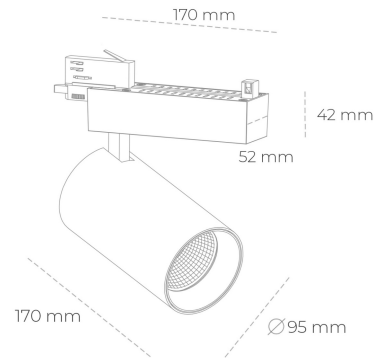

SPOTLIGHT SNIPER N 957 25W 15° BLACK SPECIAL ON/OFF

Article number: N015-K0002-CC957-H7-N15-ZA02_650-S4-###

LED	COB
Light colour	5700 [K] SPECIAL
CRI	90
Led chip flux	3255 [lm]
Luminous flux	2604 [lm]
System power	25 [W]
Luminaire Efficiency	104 [lm/W]
Beam angle	15°
Controller	ON/OFF
MacAdam	3 SDCM

Spotlight LED

Track mounted LED spotlight. Aluminium housing. Ceiling base installation possible. Available in white, black and grey. Any RAL palette colour available on enquiry. Reflector beams available: 15° 30° and 45° . Maximum power is 30W

LUMINAIRE

Weight	1,33 [kg]
Protection rating IP , IK , class	IP 20, IK 3,
Luminaire colour	BLACK
Cover	Glass
Operating voltage	220-240V 50-60Hz

Note: All data are typical values. Tolerance of measurements +/-10% System features may change with product improvements due to technical advances.