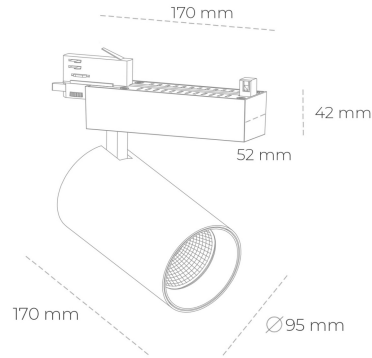

SPOTLIGHT SNIPER N 957 21W 15° BLACK SPECIAL ON/OFF

LED	COB
Light colour	5700 [K] SPECIAL
CRI	90
Led chip flux	2788 [lm]
Luminous flux	2230 [lm]
System power	21 [W]
Luminaire Efficiency	106 [lm/W]
Beam angle	15°
Controller	ON/OFF
MacAdam	3 SDCM

Spotlight LED

Track mounted LED spotlight. Aluminium housing. Ceiling base installation possible. Available in white, black and grey. Any RAL palette colour available on enquiry. Reflector beams available: 15° 30° and 45° . Maximum power is 30W

LUMINAIRE

Weight	1,33 [kg]
Protection rating IP , IK , class	IP 20, IK 3,
Luminaire colour	BLACK
Cover	Glass
Operating voltage	220-240V 50-60Hz

Note: All data are typical values. Tolerance of measurements +/-10% System features may change with product improvements due to technical advances.

OPTIONS

RAL colours on inquiry, honeycomb louver on inquiry , Casambi on inquiry, DALI on inquiry, Phase-cut dimming on inquiry.

Generated: 23.06.2024

+48 32 388 80 00

www.cora.pl
cora@cora.pl

Street: Ignatza Hakuby 18
41-914 Bytom, Polska