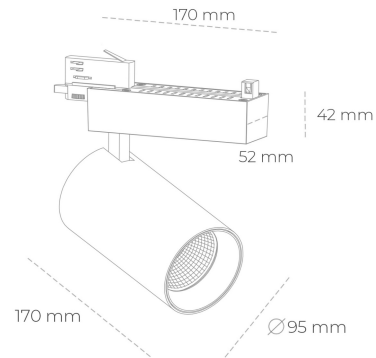

## SPOTLIGHT SNIPER N 957 14W 15° BLACK SPECIAL ON/OFF

Article number: N015-K0002-CC957-H7-N15-ZA01\_350-S4-###

LED	COB
Light colour	5700 [K] SPECIAL
CRI	90
Led chip flux	1820 [lm]
Luminous flux	1456 [lm]
System power	14 [W]
Luminaire Efficiency	104 [lm/W]
Beam angle	15°
Controller	ON/OFF
MacAdam	3 SDCM

### Spotlight LED

Track mounted LED spotlight. Aluminium housing. Ceiling base installation possible. Available in white, black and grey. Any RAL palette colour available on enquiry. Reflector beams available: 15° 30° and 45° . Maximum power is 30W

### LUMINAIRE

Weight	1,33 [kg]
Protection rating IP , IK , class	IP 20, IK 3,
Luminaire colour	BLACK
Cover	Glass
Operating voltage	220-240V 50-60Hz

Note: All data are typical values. Tolerance of measurements +/-10% System features may change with product improvements due to technical advances.