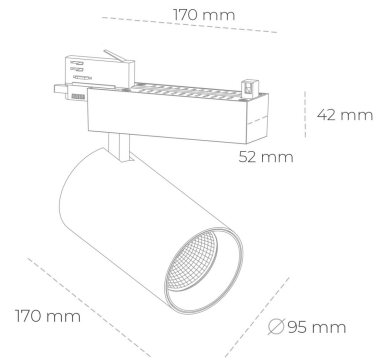

## SPOTLIGHT SNIPER N 942 31W 45° BLACK MEAT WHITE ON/OFF

Article number: N015-K0002-CC942-H7-N45-ZA03\_800-S4-###

LED	COB
Light colour	3000 [K] CRI97
CRI	90
Led chip flux	3040 [lm]
Luminous flux	2432 [lm]
System power	31 [W]
Luminaire Efficiency	[lm/W]
Beam angle	45°
Controller	ON/OFF
MacAdam	3 SDCM

### Spotlight LED

Track mounted LED spotlight. Aluminium housing. Ceiling base installation possible. Available in white, black and grey. Any RAL palette colour available on enquiry. Reflector beams available: 15° 30° and 45°. Maximum power is 30W

### LUMINAIRE

Weight	1,33 [kg]
Protection rating IP , IK , class	IP 20, IK 3,
Luminaire colour	WHITE
Cover	Glass
Operating voltage	220-240V 50-60Hz

Note: All data are typical values. Tolerance of measurements +/-10% System features may change with product improvements due to technical advances.