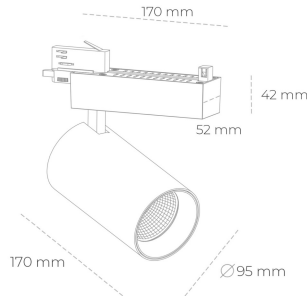

SPOTLIGHT SNIPER N 942 31W 45° BLACK MEAT WHITE ON/OFF

Article number: N015-K0002-CC942-H7-N45-ZA03_800-S4-###

LED	COB
Light colour	4200 [K] MEAT WHITE
CRI	90
Led chip flux	3040 [lm]
Luminous flux	2432 [lm]
System power	31 [W]
Luminaire Efficiency	78 [lm/W]
Beam angle	45°
Controller	ON/OFF
MacAdam	3 SDCM

Spotlight LED

Track mounted LED spotlight. Aluminium housing. Ceiling base installation possible. Available in white, black and grey. Any RAL palette colour available on enquiry. Reflector beams available: 15° 30° and 45° . Maximum power is 30W

LUMINAIRE

Weight	1.33 [kg]
Protection rating IP , IK , class	IP 20, IK 3,
Luminaire colour	BLACK
Cover	Glass
Operating voltage	220-240V 50-60Hz

Note: All data are typical values. Tolerance of measurements +/-10%
System features may change with product improvements due to technical advances.