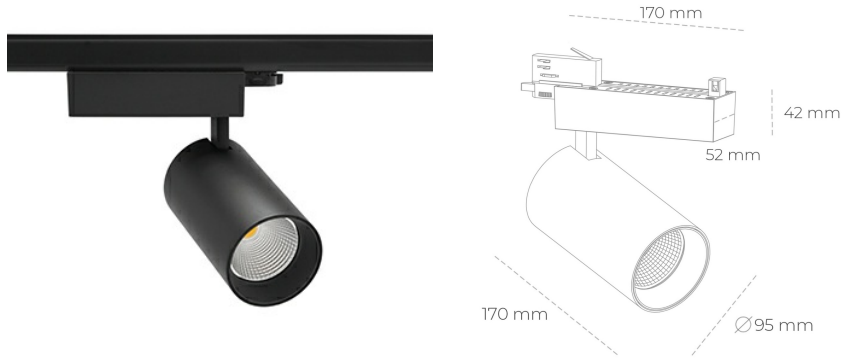

SPOTLIGHT SNIPER N 942 27W 45° BLACK MEAT WHITE ON/OFF

LED	COB
Light colour	4200 [K] MEAT WHITE
CRI	90
Led chip flux	2695 [lm]
Luminous flux	2156 [lm]
System power	27 [W]
Luminaire Efficiency	80 [lm/W]
Beam angle	45°
Controller	ON/OFF
MacAdam	3 SDCM

Spotlight LED

Track mounted LED spotlight. Aluminium housing. Ceiling base installation possible. Available in white, black and grey. Any RAL palette colour available on enquiry. Reflector beams available: 15° 30° and 45° . Maximum power is 30W

LUMINAIRE

Weight	1,33 [kg]
Protection rating IP , IK , class	IP 20, IK 3,
Luminaire colour	BLACK
Cover	Glass
Operating voltage	220-240V 50-60Hz

Note: All data are typical values. Tolerance of measurements +/-10% System features may change with product improvements due to technical advances.

OPTIONS

RAL colours on inquiry, honeycomb louver on inquiry , Casambi on inquiry, DALI on inquiry, Phase-cut dimming on inquiry.

Generated: 16.07.2024

+48 32 388 80 00

www.cora.pl
cora@cora.pl

Street: Ignatza Hakuby 18
41-914 Bytom, Polska