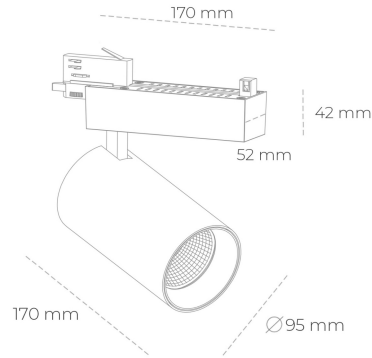

SPOTLIGHT SNIPER N 942 10W 45° BLACK MEAT WHITE ON/OFF

LED	COB
Light colour	4200 [K] MEAT WHITE
CRI	90
Led chip flux	1023 [lm]
Luminous flux	818 [lm]
System power	10 [W]
Luminaire Efficiency	82 [lm/W]
Beam angle	45°
Controller	ON/OFF
MacAdam	3 SDCM

Spotlight LED

Track mounted LED spotlight. Aluminium housing. Ceiling base installation possible. Available in white, black and grey. Any RAL palette colour available on enquiry. Reflector beams available: 15° 30° and 45° . Maximum power is 30W

LUMINAIRE

Weight	1,33 [kg]
Protection rating IP , IK , class	IP 20, IK 3,
Luminaire colour	BLACK
Cover	Glass
Operating voltage	220-240V 50-60Hz

Note: All data are typical values. Tolerance of measurements +/-10% System features may change with product improvements due to technical advances.

OPTIONS

RAL colours on inquiry, honeycomb louver on inquiry , Casambi on inquiry, DALI on inquiry, Phase-cut dimming on inquiry.

Generated: 23.06.2024

+48 32 388 80 00

www.cora.pl
cora@cora.pl

Street: Ignatza Hakuby 18
41-914 Bytom, Polska