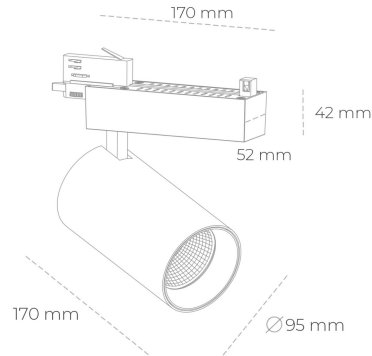

SPOTLIGHT SNIPER N 942 27W 30° BLACK MEAT WHITE ON/OFF

LED	COB
Light colour	4200 [K] MEAT WHITE
CRI	90
Led chip flux	2695 [lm]
Luminous flux	2156 [lm]
System power	27 [W]
Luminaire Efficiency	80 [lm/W]
Beam angle	30°
Controller	ON/OFF
MacAdam	3 SDCM

Spotlight LED

Track mounted LED spotlight. Aluminium housing. Ceiling base installation possible. Available in white, black and grey. Any RAL palette colour available on enquiry. Reflector beams available: 15° 30° and 45° . Maximum power is 30W

LUMINAIRE

Weight	1,33 [kg]
Protection rating IP , IK , class	IP 20, IK 3,
Luminaire colour	BLACK
Cover	Glass
Operating voltage	220-240V 50-60Hz

Note: All data are typical values. Tolerance of measurements +/-10% System features may change with product improvements due to technical advances.

OPTIONS

RAL colours on inquiry, honeycomb louver on inquiry , Casambi on inquiry, DALI on inquiry, Phase-cut dimming on inquiry.

Generated: 23.06.2024

+48 32 388 80 00

www.cora.pl
cora@cora.pl

Street: Ignatza Hakuby 18
41-914 Bytom, Polska