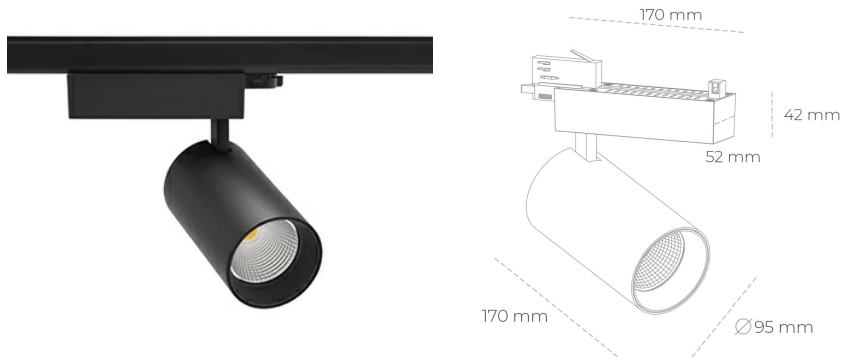

## SPOTLIGHT SNIPER N 942 19W 30° BLACK MEAT WHITE ON/OFF

Article number: N015-K0002-CC942-H7-N30-ZA01\_500-S4-###

LED	COB
Light colour	4200 [K] MEAT WHITE
CRI	90
Led chip flux	1976 [lm]
Luminous flux	1580 [lm]
System power	19 [W]
Luminaire Efficiency	[lm/W]
Beam angle	30°
Controller	ON/OFF
MacAdam	3 SDCM

### Spotlight LED

Track mounted LED spotlight. Aluminium housing. Ceiling base installation possible. Available in white, black and grey. Any RAL palette colour available on enquiry. Reflector beams available: 15° 30° and 45° . Maximum power is 30W

### LUMINAIRE

Weight	1,33 [kg]
Protection rating IP , IK , class	IP 20, IK 3,
Luminaire colour	WHITE
Cover	Glass
Operating voltage	220-240V 50-60Hz

Note: All data are typical values. Tolerance of measurements +/-10% System features may change with product improvements due to technical advances.