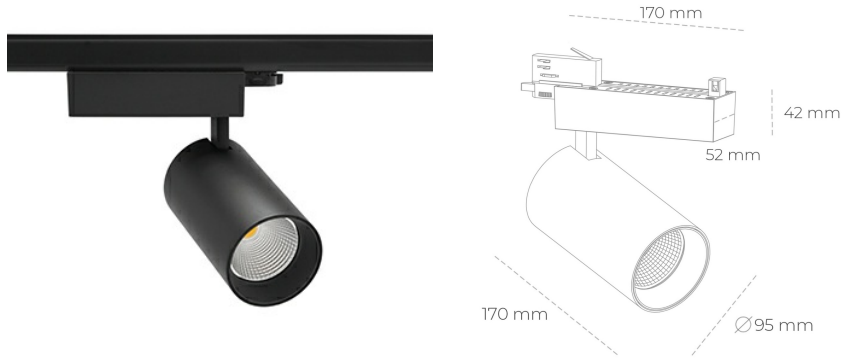

SPOTLIGHT SNIPER N 942 19W 30° BLACK MEAT WHITE ON/OFF

LED	COB
Light colour	4200 [K] MEAT WHITE
CRI	90
Led chip flux	1976 [lm]
Luminous flux	1580 [lm]
System power	19 [W]
Luminaire Efficiency	83 [lm/W]
Beam angle	30°
Controller	ON/OFF
MacAdam	3 SDCM

Spotlight LED

Track mounted LED spotlight. Aluminium housing. Ceiling base installation possible. Available in white, black and grey. Any RAL palette colour available on enquiry. Reflector beams available: 15° 30° and 45° . Maximum power is 30W

LUMINAIRE

Weight	1,33 [kg]
Protection rating IP , IK , class	IP 20, IK 3,
Luminaire colour	BLACK
Cover	Glass
Operating voltage	220-240V 50-60Hz

Note: All data are typical values. Tolerance of measurements +/-10% System features may change with product improvements due to technical advances.

OPTIONS

RAL colours on inquiry, honeycomb louver on inquiry , Casambi on inquiry, DALI on inquiry, Phase-cut dimming on inquiry.

Generated: 22.06.2024

+48 32 388 80 00

www.cora.pl
cora@cora.pl

Street: Ignatza Hakuby 18
41-914 Bytom, Polska