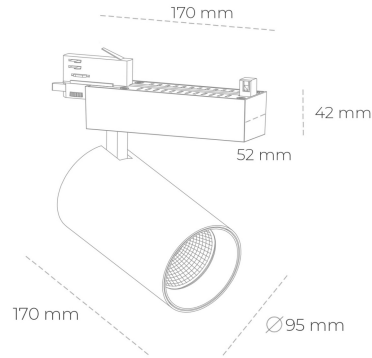

SPOTLIGHT SNIPER N 942 14W 30° BLACK MEAT WHITE ON/OFF

LED	COB
Light colour	4200 [K] MEAT WHITE
CRI	90
Led chip flux	1412 [lm]
Luminous flux	1129 [lm]
System power	14 [W]
Luminaire Efficiency	81 [lm/W]
Beam angle	30°
Controller	ON/OFF
MacAdam	3 SDCM

Spotlight LED

Track mounted LED spotlight. Aluminium housing. Ceiling base installation possible. Available in white, black and grey. Any RAL palette colour available on enquiry. Reflector beams available: 15° 30° and 45° . Maximum power is 30W

LUMINAIRE

Weight	1,33 [kg]
Protection rating IP , IK , class	IP 20, IK 3,
Luminaire colour	BLACK
Cover	Glass
Operating voltage	220-240V 50-60Hz

Note: All data are typical values. Tolerance of measurements +/-10% System features may change with product improvements due to technical advances.

OPTIONS

RAL colours on inquiry, honeycomb louver on inquiry , Casambi on inquiry, DALI on inquiry, Phase-cut dimming on inquiry.

Generated: 23.06.2024

+48 32 388 80 00

www.cora.pl
cora@cora.pl

Street: Ignatza Hakuby 18
41-914 Bytom, Polska