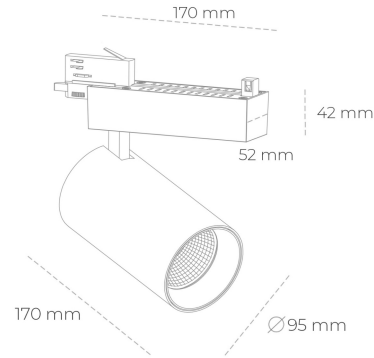

SPOTLIGHT SNIPER N 942 27W 15° BLACK MEAT WHITE ON/OFF

LED	COB
Light colour	4200 [K] MEAT WHITE
CRI	90
Led chip flux	2695 [lm]
Luminous flux	2156 [lm]
System power	27 [W]
Luminaire Efficiency	80 [lm/W]
Beam angle	15°
Controller	ON/OFF
MacAdam	3 SDCM

Spotlight LED

Track mounted LED spotlight. Aluminium housing. Ceiling base installation possible. Available in white, black and grey. Any RAL palette colour available on enquiry. Reflector beams available: 15° 30° and 45° . Maximum power is 30W

LUMINAIRE

Weight	1,33 [kg]
Protection rating IP , IK , class	IP 20, IK 3,
Luminaire colour	BLACK
Cover	Glass
Operating voltage	220-240V 50-60Hz

Note: All data are typical values. Tolerance of measurements +/-10% System features may change with product improvements due to technical advances.

OPTIONS

RAL colours on inquiry, honeycomb louver on inquiry , Casambi on inquiry, DALI on inquiry, Phase-cut dimming on inquiry.

Generated: 21.06.2024

+48 32 388 80 00

www.cora.pl
cora@cora.pl

Street: Ignatza Hakuby 18
41-914 Bytom, Polska