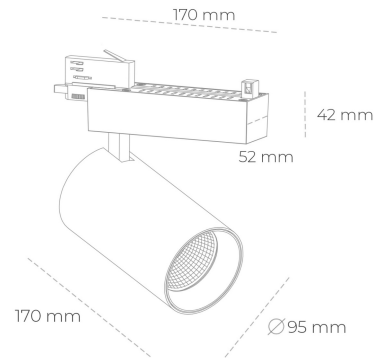

## SPOTLIGHT SNIPER N 942 25W 15° BLACK MEAT WHITE ON/OFF

Article number: N015-K0002-CC942-H7-N15-ZA02\_650-S4-###

LED	COB
Light colour	4200 [K] MEAT WHITE
CRI	90
Led chip flux	2519 [lm]
Luminous flux	2015 [lm]
System power	25 [W]
Luminaire Efficiency	81 [lm/W]
Beam angle	15°
Controller	ON/OFF
MacAdam	3 SDCM

### Spotlight LED

Track mounted LED spotlight. Aluminium housing. Ceiling base installation possible. Available in white, black and grey. Any RAL palette colour available on enquiry. Reflector beams available: 15° 30° and 45° . Maximum power is 30W

### LUMINAIRE

Weight	1,33 [kg]
Protection rating IP , IK , class	IP 20, IK 3,
Luminaire colour	BLACK
Cover	Glass
Operating voltage	220-240V 50-60Hz

Note: All data are typical values. Tolerance of measurements +/-10% System features may change with product improvements due to technical advances.