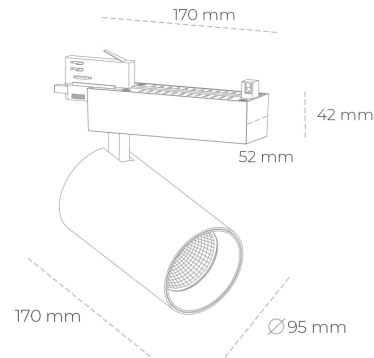

SPOTLIGHT SNIPER N 942 21W 15° BLACK MEAT WHITE ON/OFF

Article number: N015-K0002-CC942-H7-N15-ZA02_550-S4-###

LED	COB
Light colour	4200 [K] MEAT WHITE
CRI	90
Led chip flux	2159 [lm]
Luminous flux	1727 [lm]
System power	21 [W]
Luminaire Efficiency	82 [lm/W]
Beam angle	15°
Controller	ON/OFF
MacAdam	3 SDCM

Spotlight LED

Track mounted LED spotlight. Aluminium housing. Ceiling base installation possible. Available in white, black and grey. Any RAL palette colour available on enquiry. Reflector beams available: 15° 30° and 45° . Maximum power is 30W

LUMINAIRE

Weight	1,33 [kg]
Protection rating IP , IK , class	IP 20, IK 3,
Luminaire colour	BLACK
Cover	Glass
Operating voltage	220-240V 50-60Hz

Note: All data are typical values. Tolerance of measurements +/-10% System features may change with product improvements due to technical advances.