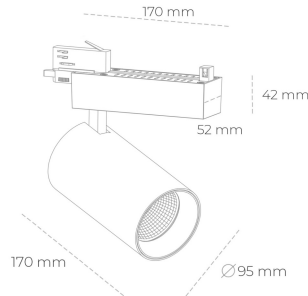

# SPOTLIGHT SNIPER N 942 10W 15° BLACK MEAT WHITE ON/OFF

Article number: N015-K0002-CC942-H7-N15-ZA01\_250-S4-###

LED	COB
Light colour	4200 [K] MEAT WHITE
CRI	90
Led chip flux	1023 [lm]
Luminous flux	818 [lm]
System power	10 [W]
Luminaire Efficiency	82 [lm/W]
Beam angle	15°
Controller	ON/OFF
MacAdam	3 SDCM

### Spotlight LED

Track mounted LED spotlight. Aluminium housing. Ceiling base installation possible. Available in white, black and grey. Any RAL palette colour available on enquiry. Reflector beams available: 15° 30° and 45° . Maximum power is 30W

### LUMINAIRE

Weight	1.33 [kg]
Protection rating IP , IK , class	IP 20, IK 3,
Luminaire colour	BLACK
Cover	Glass
Operating voltage	220-240V 50-60Hz

Note: All data are typical values. Tolerance of measurements +/-10%  
System features may change with product improvements due to technical advances.