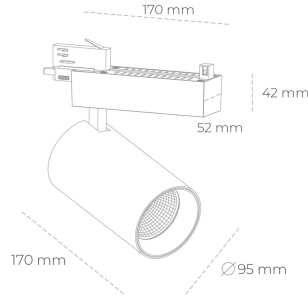

SPOTLIGHT SNIPER N 940 21W 45° BLACK HI EFFICIENT ON/OFF

Article number: N015-K0002-BB940-H7-N45-ZA02_550-S4-###

LED	COB
Light colour	4000 [K] HI EFFICIENT
CRI	90
Led chip flux	3492 [lm]
Luminous flux	2793 [lm]
System power	21 [W]
Luminaire Efficiency	133 [lm/W]
Beam angle	45°
Controller	ON/OFF
MacAdam	3 SDCM

Spotlight LED

Track mounted LED spotlight. Aluminium housing. Ceiling base installation possible. Available in white, black and grey. Any RAL palette colour available on enquiry. Reflector beams available: 15° 30° and 45° . Maximum power is 30W

LUMINAIRE

Weight	1.33 [kg]
Protection rating IP , IK , class	IP 20, IK 3,
Luminaire colour	BLACK
Cover	Glass
Operating voltage	220-240V 50-60Hz

Note: All data are typical values. Tolerance of measurements +/-10%
System features may change with product improvements due to technical advances.