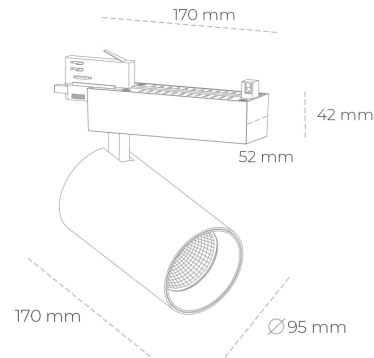

SPOTLIGHT SNIPER N 940 25W 30° BLACK HI EFFICIENT ON/OFF

Article number: N015-K0002-BB940-H7-N30-ZA02_650-S4-###

LED	COB
Light colour	4000 [K] HI EFFICIENT
CRI	90
Led chip flux	4090 [lm]
Luminous flux	3272 [lm]
System power	25 [W]
Luminaire Efficiency	131 [lm/W]
Beam angle	30°
Controller	ON/OFF
MacAdam	3 SDCM

Spotlight LED

Track mounted LED spotlight. Aluminium housing. Ceiling base installation possible. Available in white, black and grey. Any RAL palette colour available on enquiry. Reflector beams available: 15° 30° and 45° . Maximum power is 30W

LUMINAIRE

Weight	1,33 [kg]
Protection rating IP , IK , class	IP 20, IK 3,
Luminaire colour	BLACK
Cover	Glass
Operating voltage	220-240V 50-60Hz

Note: All data are typical values. Tolerance of measurements +/-10% System features may change with product improvements due to technical advances.