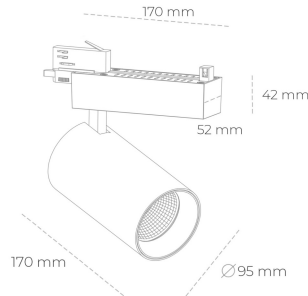

# SPOTLIGHT SNIPER N 940 23W 30° BLACK HI EFFICIENT ON/OFF

Article number: N015-K0002-BB940-H7-N30-ZA02\_600-S4-###

LED	COB
Light colour	4000 [K] HI EFFICIENT
CRI	90
Led chip flux	3793 [lm]
Luminous flux	3034 [lm]
System power	23 [W]
Luminaire Efficiency	132 [lm/W]
Beam angle	30°
Controller	ON/OFF
MacAdam	3 SDCM

## Spotlight LED

Track mounted LED spotlight. Aluminium housing. Ceiling base installation possible. Available in white, black and grey. Any RAL palette colour available on enquiry. Reflector beams available: 15° 30° and 45° . Maximum power is 30W

## LUMINAIRE

Weight	1.33 [kg]
Protection rating IP , IK , class	IP 20, IK 3,
Luminaire colour	BLACK
Cover	Glass
Operating voltage	220-240V 50-60Hz

Note: All data are typical values. Tolerance of measurements +/-10%  
System features may change with product improvements due to technical advances.