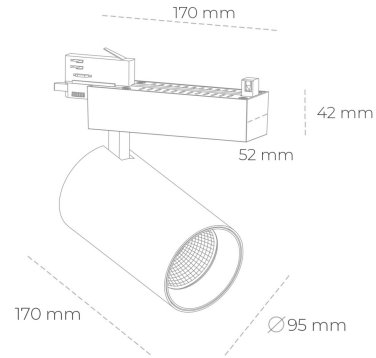

SPOTLIGHT SNIPER N 940 23W 30° BLACK HI EFFICIENT ON/OFF

LED	COB
Light colour	4000 [K] HI EFFICIENT
CRI	90
Led chip flux	3793 [lm]
Luminous flux	3034 [lm]
System power	23 [W]
Luminaire Efficiency	132 [lm/W]
Beam angle	30°
Controller	ON/OFF
MacAdam	3 SDCM

Spotlight LED

Track mounted LED spotlight. Aluminium housing. Ceiling base installation possible. Available in white, black and grey. Any RAL palette colour available on enquiry. Reflector beams available: 15° 30° and 45° . Maximum power is 30W

LUMINAIRE

Weight	1,33 [kg]
Protection rating IP , IK , class	IP 20, IK 3,
Luminaire colour	BLACK
Cover	Glass
Operating voltage	220-240V 50-60Hz

Note: All data are typical values. Tolerance of measurements +/-10% System features may change with product improvements due to technical advances.

OPTIONS

RAL colours on inquiry, honeycomb louver on inquiry , Casambi on inquiry, DALI on inquiry, Phase-cut dimming on inquiry.

Generated: 16.07.2024

+48 32 388 80 00

www.cora.pl
cora@cora.pl

Street: Ignatza Hakuby 18
41-914 Bytom, Polska