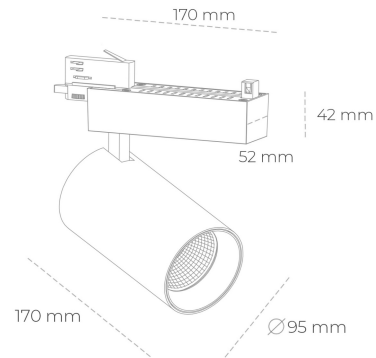

SPOTLIGHT SNIPER N 940 23W 15° BLACK HI EFFICIENT ON/OFF

Article number: N015-K0002-BB940-H7-N15-ZA02_600-S4-###

LED	COB
Light colour	4000 [K] HI EFFICIENT
CRI	90
Led chip flux	3793 [lm]
Luminous flux	3034 [lm]
System power	23 [W]
Luminaire Efficiency	132 [lm/W]
Beam angle	15°
Controller	ON/OFF
MacAdam	3 SDCM

Spotlight LED

Track mounted LED spotlight. Aluminium housing. Ceiling base installation possible. Available in white, black and grey. Any RAL palette colour available on enquiry. Reflector beams available: 15° 30° and 45° . Maximum power is 30W

LUMINAIRE

Weight	1,33 [kg]
Protection rating IP , IK , class	IP 20, IK 3,
Luminaire colour	BLACK
Cover	Glass
Operating voltage	220-240V 50-60Hz

Note: All data are typical values. Tolerance of measurements +/-10% System features may change with product improvements due to technical advances.