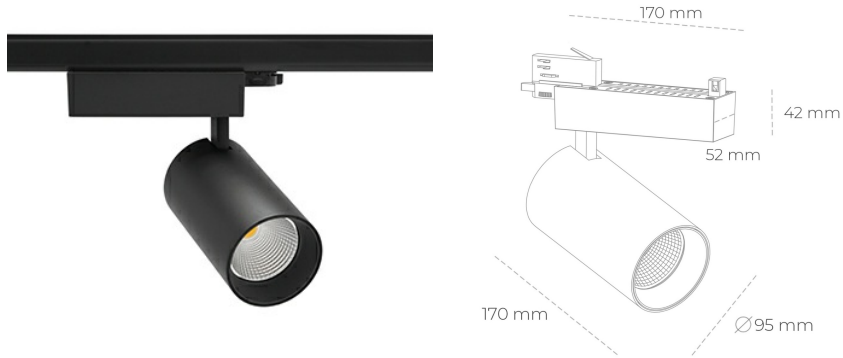

SPOTLIGHT SNIPER N 940 21W 15° BLACK HI EFFICIENT ON/OFF

LED	COB
Light colour	4000 [K] HI EFFICIENT
CRI	90
Led chip flux	3492 [lm]
Luminous flux	2793 [lm]
System power	21 [W]
Luminaire Efficiency	133 [lm/W]
Beam angle	15°
Controller	ON/OFF
MacAdam	3 SDCM

Spotlight LED

Track mounted LED spotlight. Aluminium housing. Ceiling base installation possible. Available in white, black and grey. Any RAL palette colour available on enquiry. Reflector beams available: 15° 30° and 45° . Maximum power is 30W

LUMINAIRE

Weight	1,33 [kg]
Protection rating IP , IK , class	IP 20, IK 3,
Luminaire colour	BLACK
Cover	Glass
Operating voltage	220-240V 50-60Hz

Note: All data are typical values. Tolerance of measurements +/-10% System features may change with product improvements due to technical advances.

OPTIONS

RAL colours on inquiry, honeycomb louver on inquiry , Casambi on inquiry, DALI on inquiry, Phase-cut dimming on inquiry.

Generated: 16.07.2024

+48 32 388 80 00

www.cora.pl
cora@cora.pl

Street: Ignatza Hakuby 18
41-914 Bytom, Polska