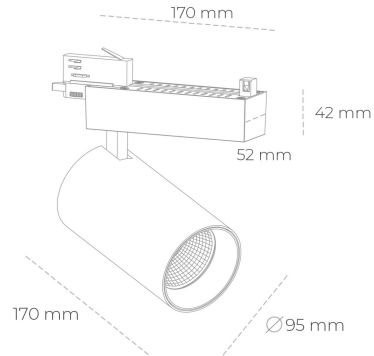

SPOTLIGHT SNIPER N 935 27W 45° BLACK HI EFFICIENT ON/OFF

LED	COB
Light colour	3500 [K] HI EFFICIENT
CRI	90
Led chip flux	4181 [lm]
Luminous flux	3344 [lm]
System power	27 [W]
Luminaire Efficiency	124 [lm/W]
Beam angle	45°
Controller	ON/OFF
MacAdam	3 SDCM

Spotlight LED

Track mounted LED spotlight. Aluminium housing. Ceiling base installation possible. Available in white, black and grey. Any RAL palette colour available on enquiry. Reflector beams available: 15° 30° and 45° . Maximum power is 30W

LUMINAIRE

Weight	1,33 [kg]
Protection rating IP , IK , class	IP 20, IK 3,
Luminaire colour	BLACK
Cover	Glass
Operating voltage	220-240V 50-60Hz

Note: All data are typical values. Tolerance of measurements +/-10% System features may change with product improvements due to technical advances.

OPTIONS

RAL colours on inquiry, honeycomb louver on inquiry , Casambi on inquiry, DALI on inquiry, Phase-cut dimming on inquiry.

Generated: 16.07.2024

+48 32 388 80 00

www.cora.pl
cora@cora.pl

Street: Ignatza Hakuby 18
41-914 Bytom, Polska