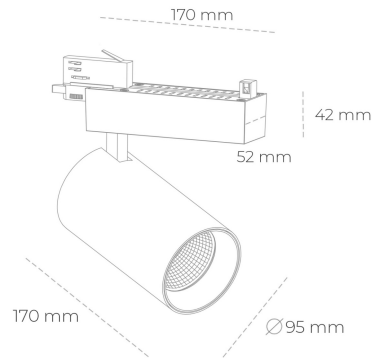

SPOTLIGHT SNIPER N 935 23W 45° BLACK HI EFFICIENT ON/OFF

Article number: N015-K0002-BB935-H7-N45-ZA02_600-S4-###

LED	COB
Light colour	3500 [K] HI EFFICIENT
CRI	90
Led chip flux	3624 [lm]
Luminous flux	2899 [lm]
System power	23 [W]
Luminaire Efficiency	126 [lm/W]
Beam angle	45°
Controller	ON/OFF
MacAdam	3 SDCM

Spotlight LED

Track mounted LED spotlight. Aluminium housing. Ceiling base installation possible. Available in white, black and grey. Any RAL palette colour available on enquiry. Reflector beams available: 15° 30° and 45° . Maximum power is 30W

LUMINAIRE

Weight	1,33 [kg]
Protection rating IP , IK , class	IP 20, IK 3,
Luminaire colour	BLACK
Cover	Glass
Operating voltage	220-240V 50-60Hz

Note: All data are typical values. Tolerance of measurements +/-10% System features may change with product improvements due to technical advances.