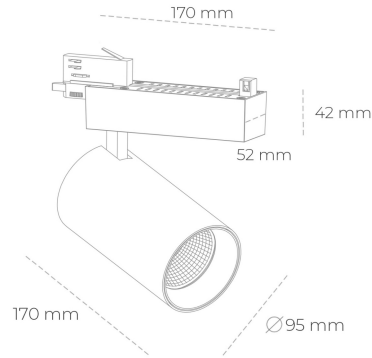

SPOTLIGHT SNIPER N 935 19W 45° BLACK HI EFFICIENT ON/OFF

LED	COB
Light colour	3500 [K] HI EFFICIENT
CRI	90
Led chip flux	3054 [lm]
Luminous flux	2443 [lm]
System power	19 [W]
Luminaire Efficiency	129 [lm/W]
Beam angle	45°
Controller	ON/OFF
MacAdam	3 SDCM

Spotlight LED

Track mounted LED spotlight. Aluminium housing. Ceiling base installation possible. Available in white, black and grey. Any RAL palette colour available on enquiry. Reflector beams available: 15° 30° and 45° . Maximum power is 30W

LUMINAIRE

Weight	1,33 [kg]
Protection rating IP , IK , class	IP 20, IK 3,
Luminaire colour	BLACK
Cover	Glass
Operating voltage	220-240V 50-60Hz

Note: All data are typical values. Tolerance of measurements +/-10% System features may change with product improvements due to technical advances.

OPTIONS

RAL colours on inquiry, honeycomb louver on inquiry , Casambi on inquiry, DALI on inquiry, Phase-cut dimming on inquiry.

Generated: 22.06.2024

+48 32 388 80 00

www.cora.pl
cora@cora.pl

Street: Ignatza Hakuby 18
41-914 Bytom, Polska