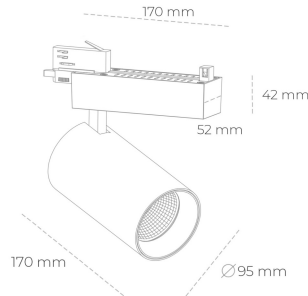

SPOTLIGHT SNIPER N 935 14W 45° BLACK HI EFFICIENT ON/OFF

Article number: N015-K0002-BB935-H7-N45-ZA01_350-S4-###

LED	COB
Light colour	3500 [K] HI EFFICIENT
CRI	90
Led chip flux	2174 [lm]
Luminous flux	1739 [lm]
System power	14 [W]
Luminaire Efficiency	124 [lm/W]
Beam angle	45°
Controller	ON/OFF
MacAdam	3 SDCM

Spotlight LED

Track mounted LED spotlight. Aluminium housing. Ceiling base installation possible. Available in white, black and grey. Any RAL palette colour available on enquiry. Reflector beams available: 15° 30° and 45° . Maximum power is 30W

LUMINAIRE

Weight	1.33 [kg]
Protection rating IP , IK , class	IP 20, IK 3,
Luminaire colour	BLACK
Cover	Glass
Operating voltage	220-240V 50-60Hz

Note: All data are typical values. Tolerance of measurements +/-10%
System features may change with product improvements due to technical advances.