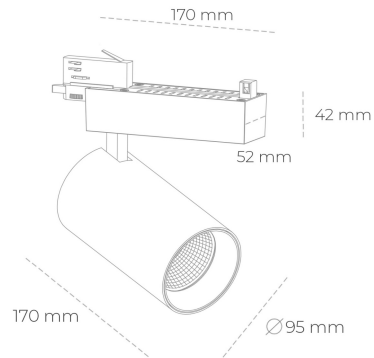

## SPOTLIGHT SNIPER N 935 31W 30° BLACK HI EFFICIENT ON/OFF

Article number: N015-K0002-BB935-H7-N30-ZA03\_800-S4-###

LED	COB
Light colour	3500 [K] HI EFFICIENT
CRI	90
Led chip flux	4723 [lm]
Luminous flux	3778 [lm]
System power	31 [W]
Luminaire Efficiency	122 [lm/W]
Beam angle	30°
Controller	ON/OFF
MacAdam	3 SDCM

### Spotlight LED

Track mounted LED spotlight. Aluminium housing. Ceiling base installation possible. Available in white, black and grey. Any RAL palette colour available on enquiry. Reflector beams available: 15° 30° and 45° . Maximum power is 30W

### LUMINAIRE

Weight	1,33 [kg]
Protection rating IP , IK , class	IP 20, IK 3,
Luminaire colour	BLACK
Cover	Glass
Operating voltage	220-240V 50-60Hz

Note: All data are typical values. Tolerance of measurements +/-10% System features may change with product improvements due to technical advances.