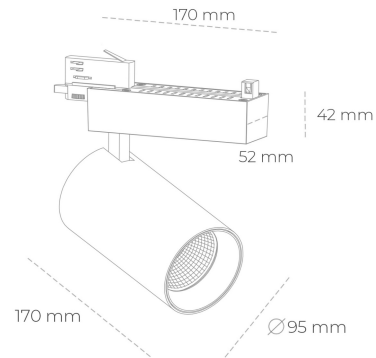

## SPOTLIGHT SNIPER N 935 27W 30° BLACK HI EFFICIENT ON/OFF

Article number: N015-K0002-BB935-H7-N30-ZA02\_700-S4-###

LED	COB
Light colour	3500 [K] HI EFFICIENT
CRI	90
Led chip flux	4181 [lm]
Luminous flux	3344 [lm]
System power	27 [W]
Luminaire Efficiency	[lm/W]
Beam angle	30°
Controller	ON/OFF
MacAdam	3 SDCM

### Spotlight LED

Track mounted LED spotlight. Aluminium housing. Ceiling base installation possible. Available in white, black and grey. Any RAL palette colour available on enquiry. Reflector beams available: 15° 30° and 45° . Maximum power is 30W

### LUMINAIRE

Weight	1,33 [kg]
Protection rating IP , IK , class	IP 20, IK 3,
Luminaire colour	WHITE
Cover	Glass
Operating voltage	220-240V 50-60Hz

Note: All data are typical values. Tolerance of measurements +/-10% System features may change with product improvements due to technical advances.