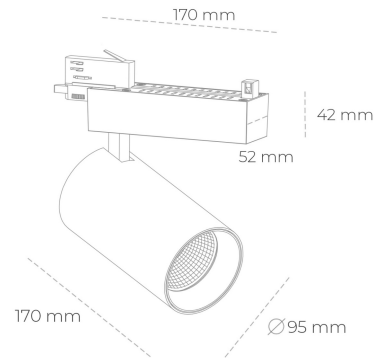

## SPOTLIGHT SNIPER N 935 23W 30° BLACK HI EFFICIENT ON/OFF

Article number: N015-K0002-BB935-H7-N30-ZA02\_600-S4-###

LED	COB
Light colour	3500 [K] HI EFFICIENT
CRI	90
Led chip flux	3624 [lm]
Luminous flux	2899 [lm]
System power	23 [W]
Luminaire Efficiency	126 [lm/W]
Beam angle	30°
Controller	ON/OFF
MacAdam	3 SDCM

### Spotlight LED

Track mounted LED spotlight. Aluminium housing. Ceiling base installation possible. Available in white, black and grey. Any RAL palette colour available on enquiry. Reflector beams available: 15° 30° and 45° . Maximum power is 30W

### LUMINAIRE

Weight	1,33 [kg]
Protection rating IP , IK , class	IP 20, IK 3,
Luminaire colour	BLACK
Cover	Glass
Operating voltage	220-240V 50-60Hz

Note: All data are typical values. Tolerance of measurements +/-10% System features may change with product improvements due to technical advances.