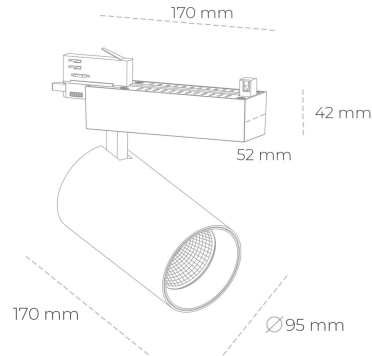

SPOTLIGHT SNIPER N 935 19W 30° BLACK HI EFFICIENT ON/OFF

LED	COB
Light colour	3500 [K] HI EFFICIENT
CRI	90
Led chip flux	3054 [lm]
Luminous flux	2443 [lm]
System power	19 [W]
Luminaire Efficiency	129 [lm/W]
Beam angle	30°
Controller	ON/OFF
MacAdam	3 SDCM

Spotlight LED

Track mounted LED spotlight. Aluminium housing. Ceiling base installation possible. Available in white, black and grey. Any RAL palette colour available on enquiry. Reflector beams available: 15° 30° and 45° . Maximum power is 30W

LUMINAIRE

Weight	1,33 [kg]
Protection rating IP , IK , class	IP 20, IK 3,
Luminaire colour	BLACK
Cover	Glass
Operating voltage	220-240V 50-60Hz

Note: All data are typical values. Tolerance of measurements +/-10% System features may change with product improvements due to technical advances.

OPTIONS

RAL colours on inquiry, honeycomb louver on inquiry , Casambi on inquiry, DALI on inquiry, Phase-cut dimming on inquiry.

Generated: 23.06.2024

+48 32 388 80 00

www.cora.pl
cora@cora.pl

Street: Ignatza Hakuby 18
41-914 Bytom, Polska