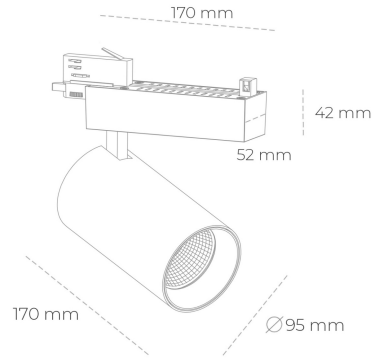

SPOTLIGHT SNIPER N 935 31W 15° BLACK HI EFFICIENT ON/OFF

LED	COB
Light colour	3500 [K] HI EFFICIENT
CRI	90
Led chip flux	4723 [lm]
Luminous flux	3778 [lm]
System power	31 [W]
Luminaire Efficiency	122 [lm/W]
Beam angle	15°
Controller	ON/OFF
MacAdam	3 SDCM

Spotlight LED

Track mounted LED spotlight. Aluminium housing. Ceiling base installation possible. Available in white, black and grey. Any RAL palette colour available on enquiry. Reflector beams available: 15° 30° and 45° . Maximum power is 30W

LUMINAIRE

Weight	1,33 [kg]
Protection rating IP , IK , class	IP 20, IK 3,
Luminaire colour	BLACK
Cover	Glass
Operating voltage	220-240V 50-60Hz

Note: All data are typical values. Tolerance of measurements +/-10% System features may change with product improvements due to technical advances.

OPTIONS

RAL colours on inquiry, honeycomb louver on inquiry , Casambi on inquiry, DALI on inquiry, Phase-cut dimming on inquiry.

Generated: 16.07.2024

+48 32 388 80 00

www.cora.pl
cora@cora.pl

Street: Ignatza Hakuby 18
41-914 Bytom, Polska