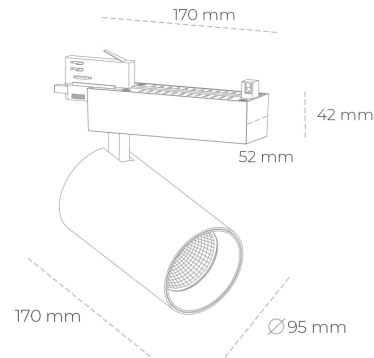

SPOTLIGHT SNIPER N 935 23W 15° BLACK HI EFFICIENT ON/OFF

Article number: N015-K0002-BB935-H7-N15-ZA02_600-S4-###

| | |
|----------------------|-----------------------|
| LED | COB |
| Light colour | 3500 [K] HI EFFICIENT |
| CRI | 90 |
| Led chip flux | 3624 [lm] |
| Luminous flux | 2899 [lm] |
| System power | 23 [W] |
| Luminaire Efficiency | 126 [lm/W] |
| Beam angle | 15° |
| Controller | ON/OFF |
| MacAdam | 3 SDCM |

Spotlight LED

Track mounted LED spotlight. Aluminium housing. Ceiling base installation possible. Available in white, black and grey. Any RAL palette colour available on enquiry. Reflector beams available: 15° 30° and 45° . Maximum power is 30W

LUMINAIRE

| | |
|-----------------------------------|------------------|
| Weight | 1,33 [kg] |
| Protection rating IP , IK , class | IP 20, IK 3, |
| Luminaire colour | BLACK |
| Cover | Glass |
| Operating voltage | 220-240V 50-60Hz |