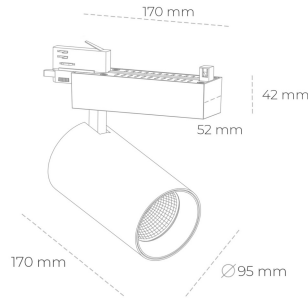

# SPOTLIGHT SNIPER N 935 19W 15° BLACK HI EFFICIENT ON/OFF

Article number: N015-K0002-BB935-H7-N15-ZA01\_500-S4-###

LED	COB
Light colour	3500 [K] HI EFFICIENT
CRI	90
Led chip flux	3054 [lm]
Luminous flux	2443 [lm]
System power	19 [W]
Luminaire Efficiency	129 [lm/W]
Beam angle	15°
Controller	ON/OFF
MacAdam	3 SDCM

### Spotlight LED

Track mounted LED spotlight. Aluminium housing. Ceiling base installation possible. Available in white, black and grey. Any RAL palette colour available on enquiry. Reflector beams available: 15° 30° and 45° . Maximum power is 30W

### LUMINAIRE

Weight	1.33 [kg]
Protection rating IP , IK , class	IP 20, IK 3,
Luminaire colour	BLACK
Cover	Glass
Operating voltage	220-240V 50-60Hz

Note: All data are typical values. Tolerance of measurements +/-10%  
System features may change with product improvements due to technical advances.