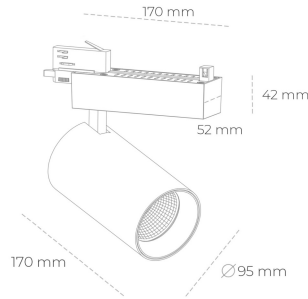

# SPOTLIGHT SNIPER N 935 10W 15° BLACK HI EFFICIENT ON/OFF

Article number: N015-K0002-BB935-H7-N15-ZA01\_250-S4-###

LED	COB
Light colour	3500 [K] HI EFFICIENT
CRI	90
Led chip flux	1571 [lm]
Luminous flux	1256 [lm]
System power	10 [W]
Luminaire Efficiency	126 [lm/W]
Beam angle	15°
Controller	ON/OFF
MacAdam	3 SDCM

## Spotlight LED

Track mounted LED spotlight. Aluminium housing. Ceiling base installation possible. Available in white, black and grey. Any RAL palette colour available on enquiry. Reflector beams available: 15° 30° and 45° . Maximum power is 30W

## LUMINAIRE

Weight	1.33 [kg]
Protection rating IP , IK , class	IP 20, IK 3,
Luminaire colour	BLACK
Cover	Glass
Operating voltage	220-240V 50-60Hz

Note: All data are typical values. Tolerance of measurements +/-10%  
System features may change with product improvements due to technical advances.