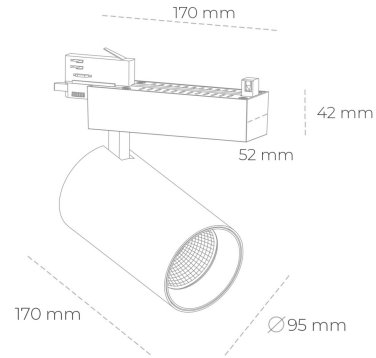

SPOTLIGHT SNIPER N 930 31W 45° BLACK HI EFFICIENT ON/OFF

LED	COB
Light colour	3500 [K] HI EFFICIENT
CRI	90
Led chip flux	4956 [lm]
Luminous flux	3964 [lm]
System power	31 [W]
Luminaire Efficiency	[lm/W]
Beam angle	45°
Controller	ON/OFF
MacAdam	3 SDCM

Spotlight LED

Track mounted LED spotlight. Aluminium housing. Ceiling base installation possible. Available in white, black and grey. Any RAL palette colour available on enquiry. Reflector beams available: 15° 30° and 45° . Maximum power is 30W

LUMINAIRE

Weight	1,33 [kg]
Protection rating IP , IK , class	IP 20, IK 3,
Luminaire colour	WHITE
Cover	Glass
Operating voltage	220-240V 50-60Hz

Note: All data are typical values. Tolerance of measurements +/-10% System features may change with product improvements due to technical advances.

OPTIONS

RAL colours on inquiry, honeycomb louver on inquiry , Casambi on inquiry, DALI on inquiry, Phase-cut dimming on inquiry.

Generated: 17.09.2024

+48 32 388 80 00

www.cora.pl
cora@cora.pl

Street: Ignatza Hakuby 18
41-914 Bytom, Polska