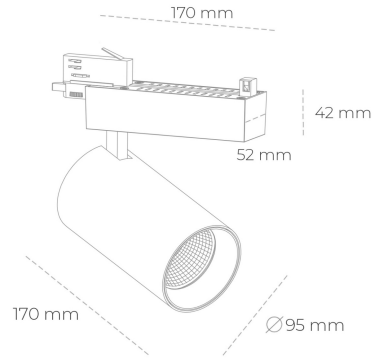

SPOTLIGHT SNIPER N 930 27W 45° BLACK HI EFFICIENT ON/OFF

LED	COB
Light colour	3000 [K] HI EFFICIENT
CRI	90
Led chip flux	4378 [lm]
Luminous flux	3502 [lm]
System power	27 [W]
Luminaire Efficiency	130 [lm/W]
Beam angle	45°
Controller	ON/OFF
MacAdam	3 SDCM

Spotlight LED

Track mounted LED spotlight. Aluminium housing. Ceiling base installation possible. Available in white, black and grey. Any RAL palette colour available on enquiry. Reflector beams available: 15° 30° and 45° . Maximum power is 30W

LUMINAIRE

Weight	1,33 [kg]
Protection rating IP , IK , class	IP 20, IK 3,
Luminaire colour	BLACK
Cover	Glass
Operating voltage	220-240V 50-60Hz

Note: All data are typical values. Tolerance of measurements +/-10% System features may change with product improvements due to technical advances.

OPTIONS

RAL colours on inquiry, honeycomb louver on inquiry , Casambi on inquiry, DALI on inquiry, Phase-cut dimming on inquiry.

Generated: 23.06.2024

+48 32 388 80 00

www.cora.pl
cora@cora.pl

Street: Ignatza Hakuby 18
41-914 Bytom, Polska